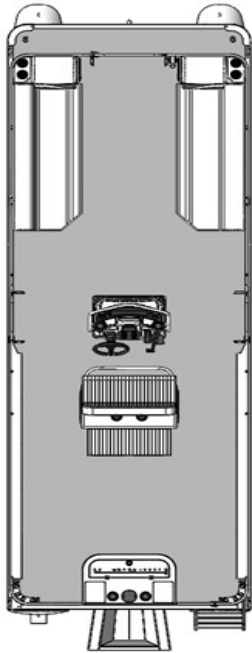

Angler Qwest 824 Troll

HELM & ELECTRONICS

- Fiberglass Center Console W/ Windshield & Grab Handle
- Custom Gauge Panel with Tachometer and Volt Gauge
- 10 Switch Rocker Panel with Storage Compartment
- 5-Spoke Stainless Steel Steering Wheel

DECK & HARDWARE

- Double Bimini Top with Color Matched Sur-Last Canvas & Boot
- 1/2 Gate With Trolling Motor Plug
- Aluminum 5-Step Rear Entry Ladder
- Stainless Steel Mooring Cleats
- Contoured Anodized Rub Rail and Cast Corners
- Riser Trim with " Angler Qwest" Logo
- 2-Tier Wall System with Integrated Horizontal Truss Center Rail, Chrome Bumper Guard
- Under Deck U-Bolts For Drift Bags

INTERIOR & FURNISHINGS

- Durable Vinyl Floor
- Soft Touch X-Panded Back Vinyl
- Dura-Lite Composite Seat Bases with Ultra-Flow Ventilation
- Upholstered Captains Seat Cabinet with Storage in Base
- Rear Fishing Station With:
 - 18 Gallon Livewell
 - Quick Measuring Board & Recessed Trays
 - Plier & Cup Holders
 - Storage Tube
- Exclusive Rear Binary Wall System With:
 - Taller Railing For Comfort and Security
 - OPEN Storage For Lifejackets or Gear (Both Sides)
- (2) 70" Rear Facing Layback Benches
- (2) Corner Rod Holder Assemblies

2020 SPECIFICATIONS

Deck Size	8'-0" x 23'-2"
Pontoon Length	24'- 4"
Overall Length	25'-8"
Pontoon Diameter	24"
Pontoon Wall Thickness	0.090"
Maximum Horsepower	115 HP
Maximum HP (w/ Upgraded Steering)	150 HP
Maximum Weight Capacity	2,580 lbs.
Maximum Person Capacity	12 People / 1,718 lbs.
Approximate Dry Weight	2,075 lbs.