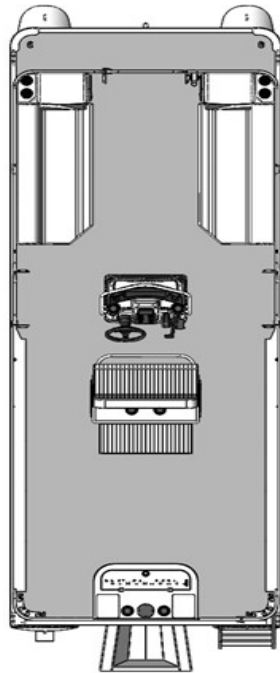

Angler Qwest 822 Troll

HELM & ELECTRONICS

- Fiberglass Center Console W/ Windshield & Grab Handle
- Custom Gauge Panel with Tachometer and Volt Gauge
- 10 Switch Rocker Panel with Storage Compartment
- 5-Spoke Stainless Steel Steering Wheel

DECK & HARDWARE

- Double Bimini Top with Color Matched Sur-Last Canvas & Boot
- 1/2 Gate With Trolling Motor Plug
- Aluminum 5-Step Rear Entry Ladder
- Stainless Steel Mooring Cleats
- Contoured Anodized Rub Rail and Cast Corners
- Riser Trim with " Angler Qwest" Logo
- 2-Tier Wall System with Integrated Horizontal Truss Center Rail, Chrome Bumper Guard
- Under Deck U-Bolts For Drift Bags

INTERIOR & FURNISHINGS

- Durable Vinyl Floor
- Soft Touch X-Panded Back Vinyl
- Dura-Lite Composite Seat Bases with Ultra-Flow Ventilation
- Upholstered Captains Seat Cabinet with Storage in Base
- Rear Fishing Station With:
 - 18 Gallon Livewell
 - Quick Measuring Board & Recessed Trays
 - Plier & Cup Holders
 - Storage Tube
- Exclusive Rear Binary Wall System With:
 - Taller Railing For Comfort and Security
 - OPEN Storage For Lifejackets or Gear (Both Sides)
- (2) 60" Rear Facing Layback Benches
- (2) Corner Rod Holder Assemblies

2020 SPECIFICATIONS

Deck Size	8'-0" x 21'-2"
Pontoon Length	22'-4"
Pontoon Diameter	24"
Pontoon Wall Thickness	0.090"
Maximum Horsepower	115 HP
Maximum Weight Capacity	2,340 lbs.
Maximum Person Capacity	11/ 1,503 lbs.