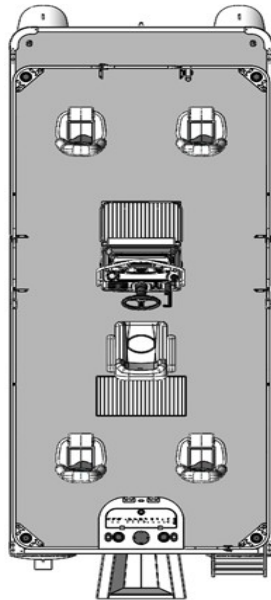

Angler Qwest 820 Fish

HELM & ELECTRONICS

- Fiberglass Center Console W/ Windshield & Grab Handle
- Custom Gauge Panel with Tachometer and Volt Gauge
- 8 Switch Rocker Panel with Storage Compartment
- 5-Spoke Stainless Steel Steering Wheel

DECK & HARDWARE

- 8 x 7 Bimini Top with Color Matched Sur-Last Canvas & Boot
- 1/2 Gate With Trolling Motor Plug
- Aluminum 5-Step Rear Entry Ladder
- Stainless Steel Mooring Cleats
- Contoured Anodized Rub Rail and Cast Corners
- Riser Trim with " Angler Qwest" Logo
- Under Deck U-Bolts For Drift Bags

INTERIOR & FURNISHINGS

- Durable Vinyl Floor
- Soft Touch X-Panded Back Vinyl
- Dura-Lite Composite Seat Bases with Ultra-Flow Ventilation
- Mid-Back Captain's Seat with Folding Arms
 - Storage Box (Behind Captain Seat)
- Rear Fishing Station With:
 - 12 Gallon Livewell
 - Quick Measuring Board & Recessed Trays
 - Plier & Cup Holders
 - Storage Tube
- (4) Fishing Seats
- (4) Corner Rod Holder Assemblies

2020 SPECIFICATIONS

| | |
|-------------------------|----------------|
| Deck Size | 8'-0" x 19'-2" |
| Pontoon Length | 20'-4" |
| Pontoon Diameter | 24" |
| Pontoon Wall Thickness | 0.090" |
| Maximum Horsepower | 90 HP |
| Maximum Weight Capacity | 2,100 lbs. |
| Maximum Person Capacity | 10/ 1,364 lbs. |