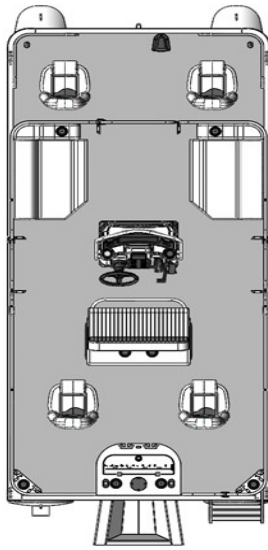

Angler Qwest 818 Fish N Cruise

HELM & ELECTRONICS

- Fiberglass Center Console W/ Windshield & Grab Handle
- Custom Gauge Panel with Tachometer and Volt Gauge
- 8 Switch Rocker Panel with Storage Compartment
- 5-Spoke Stainless Steel Steering Wheel

DECK & HARDWARE

- 8 x 7 Bimini Top with Color Matched Sur-Last Canvas & Boot
- 1/2 Gate With Trolling Motor Plug
- Aluminum 5-Step Rear Entry Ladder
- Stainless Steel Mooring Cleats
- Contoured Anodized Rub Rail and Cast Corners
- Riser Trim with " Angler Qwest" Logo
- Under Deck U-Bolts For Drift Bags
- (2) Fishing Seats (Front Deck)

INTERIOR & FURNISHINGS

- Durable Vinyl Floor
- Soft Touch X-Panded Back Vinyl
- Dura-Lite Composite Seat Bases with Ultra-Flow Ventilation
- Upholstered Captains Seat Cabinet with Storage in Base
- Rear Fishing Station With:
 - 18 Gallon Livewell
 - Quick Measuring Board & Recessed Trays
 - Plier & Cup Holders
 - Storage Tube
- (2) 35" Front Benches
- (2) Corner Rod Holder Assemblies

2020 SPECIFICATIONS

Deck Size	8'-0" x 17'-2"
Pontoon Length	18'-4"
Pontoon Diameter	24"
Pontoon Wall Thickness	0.090"
Maximum Horsepower	75 HP
Maximum Weight Capacity	1,900 lbs.
Maximum Person Capacity	8/ 1,180 lbs.